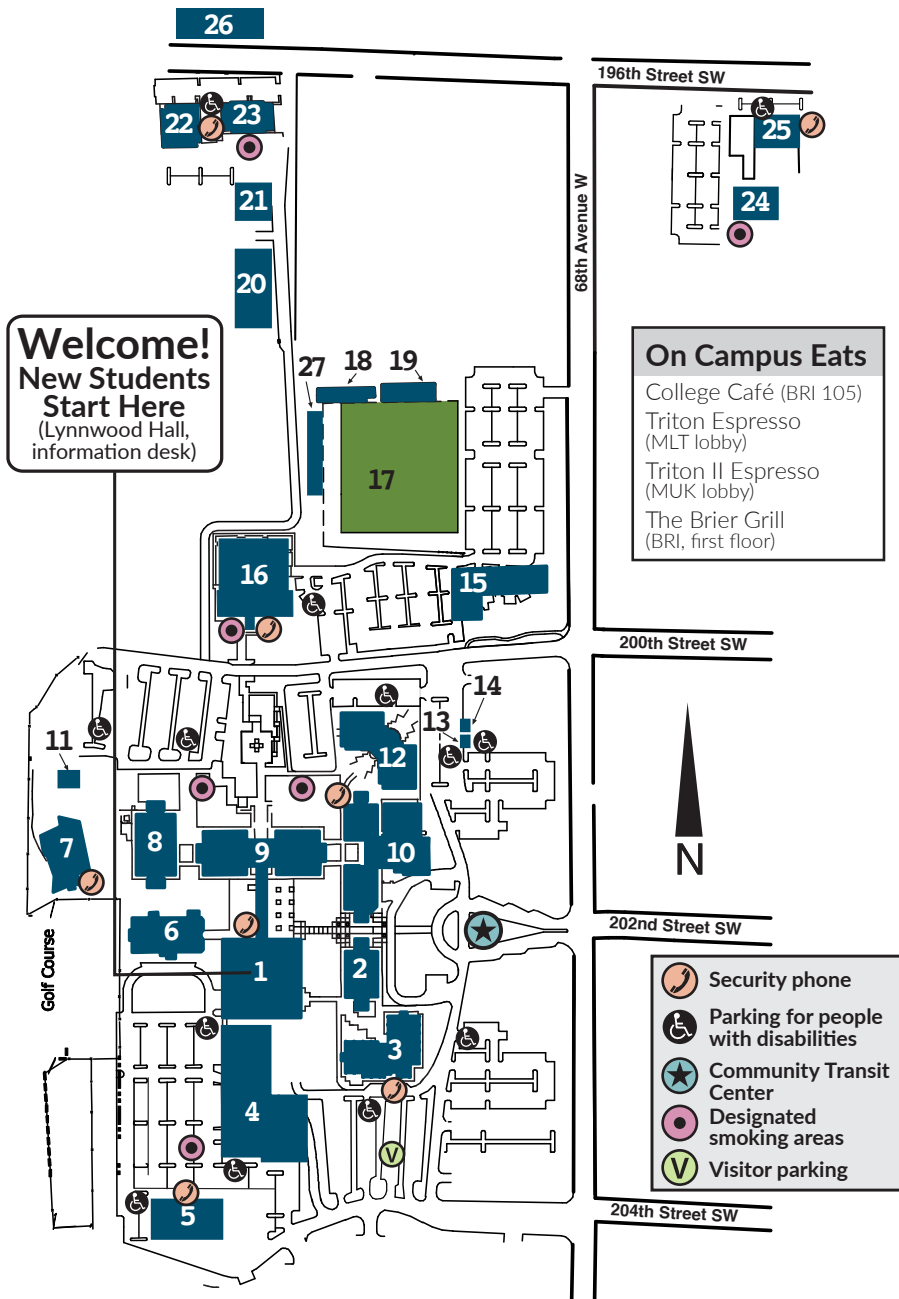

EDMONDS COMMUNITY COLLEGE

- 1 Lynnwood Hall (LYN)**
Enrollment Services
Cashier's Office
Advising
Student Financial Services
Library/Art Gallery
Computer Labs
EdPass Office
Running Start Office
START (Student Technology Advice and Resource Team)
Veterans Resource Center
Wellness Center
- 2 Alderwood Hall (ALD)**
Computer Labs
- 3 Snohomish Hall (SNH)**
Administration Offices
Engineering Technology Lab
Computer Labs
International Student Services
Classrooms
- 4 Mukilteo Hall (MUK)**
ESL Classes (English as a Second Language)
ABE, GED®, Adult High School, EdCAP, Bridge Learning Support Center (tutoring)
Math Center
MESA Center
Black Box Theatre
Classrooms
Triton II Espresso
- 5 Center for Families (CFF)**
Childcare
Cooperative Preschool
Head Start Classroom
Parent Education Classes
- 6 Woodway Hall (WWY)**
Allied Health Lab
Classrooms
Campus Security
- 7 Mill Creek Hall (MIC)**
Digital Music Labs
Recording Studio
Classrooms
- 8 Meadowdale Hall (MDL)**
Construction Management Lab
Engineering Lab
Visual Arts Studios
Classrooms
- 9 Mountlake Terrace Hall (MLT)**
Career Action Center
Counseling and Resource Center
Science Labs
Services for Students with Disabilities
Testing and Assessment Services
TRiO Student Support Services
Triton Espresso
Classrooms
- 10 Brier Hall (BRI)**
Bookstore
Triton Student Center
Center for Student Engagement & Leadership
Diversity Student Center
The Brier Grill
College Café
Science Labs
Classrooms
- 11 Relocatable Building (RLH)**
Construction Industry Training Lab
- 12 Snoqualmie Hall (SQL)**
Central Washington University
Classrooms
- 13 Pilchuck Building (PLC)**
- 14 Glacier Building (GLR)**
- 15 Rainier Place**
Student Housing
Housing Office
- 16 Seaview Hall (SEA)**
Gymnasium
Classrooms
- 17 Triton Field (PLY)**
- 18 Firdale Hall (FIR)**
Horticulture Office
Classrooms
- 19 Hort. Greenhouse (HGH)**
- 20 Cedar Building (CDR)**
Central Receiving
Grounds
- 21 Olympic Building (OLY)**
Facilities Office
- 22 Clearview Building (CLA)**
Business Office
Human Resources
- 23 Maltby Building (MAB)**
Community Education
Creative Retirement Institute
Classrooms
Administration Offices
- 24 Gateway Hall (GWY)**
Administration Offices
CATCH (Creating Access to Careers in Health Care)
Center for Learning Connections
College Foundation
Welcome Back Center
Workfirst/BFET
Classrooms
- 25 Monroe Hall (MON)**
Engineering Technology Lab
Classrooms
- 26 Sophie Court**
Student Apartments
- 27 Indoor Hitting Facility (IHF)**