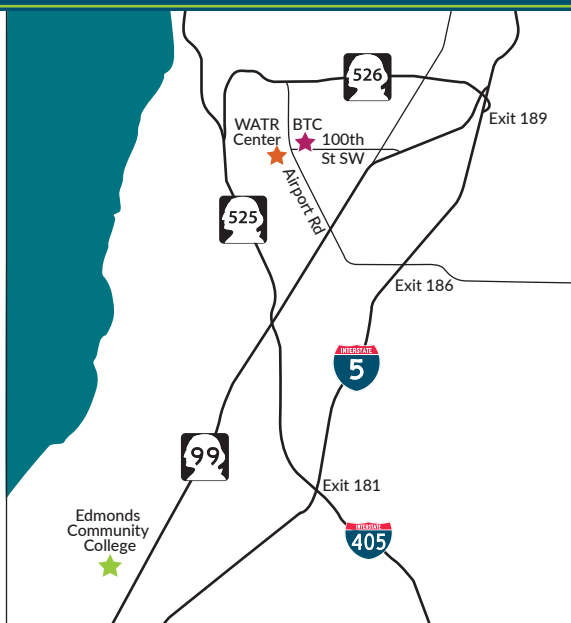

Visit us here, too

Find out more

Welcome to our campus!

Business Training Center

Customized Training | Small Business
Development Center
425.640.1840 | www.the-btc.com

Registration Office

3008 100th St. SW
Everett, WA 98204

Washington Aerospace Training and Research Center

Paine Field, 3008 100th St. SW
Everett, WA 98204
425.347.8928
www.washingtonaerospace.com

Tap into your potential.

You can start your bachelor's degree with us — and go anywhere for your next two years. Or finish your bachelor's degree right here on our campus at Central Washington University-Lynnwood. Choose from a wide range of classes and programs to train for a new career or update current job skills. Take classes when and where it suits you: day, evening, weekend, and online.