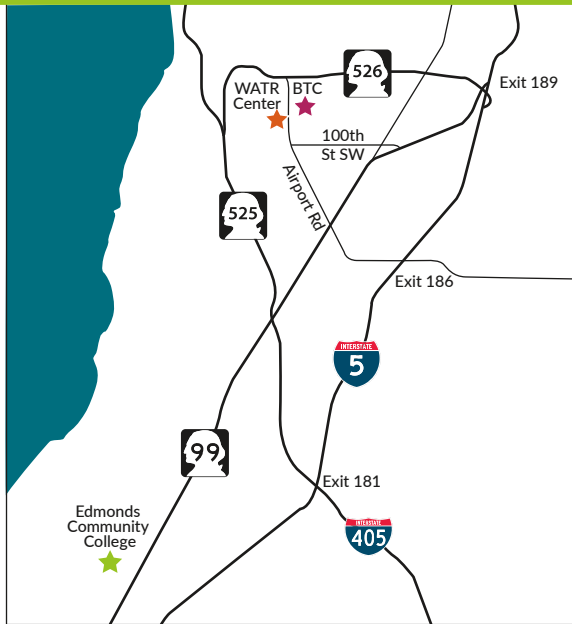

Visit us here, too

Find out more

Welcome to our campus!

INSPIRING EXCELLENCE. EVERY DAY.

You can start your bachelor's degree with us — and go anywhere for your next two years. Or finish your bachelor's degree right here on our campus at Central Washington University-Lynnwood. Choose from a wide range of classes and programs to train for a new career or update current job skills. Take classes when and where it suits you: day, evening, weekend, and online.

EDMONDS
COMMUNITY COLLEGE

Business Training Center

Customized Training | Small Business
Development Center
425.640.1840 | www.the-btc.com

Registration Office

3008 100th St. SW
Everett, WA 98204

Washington Aerospace Training and Research Center