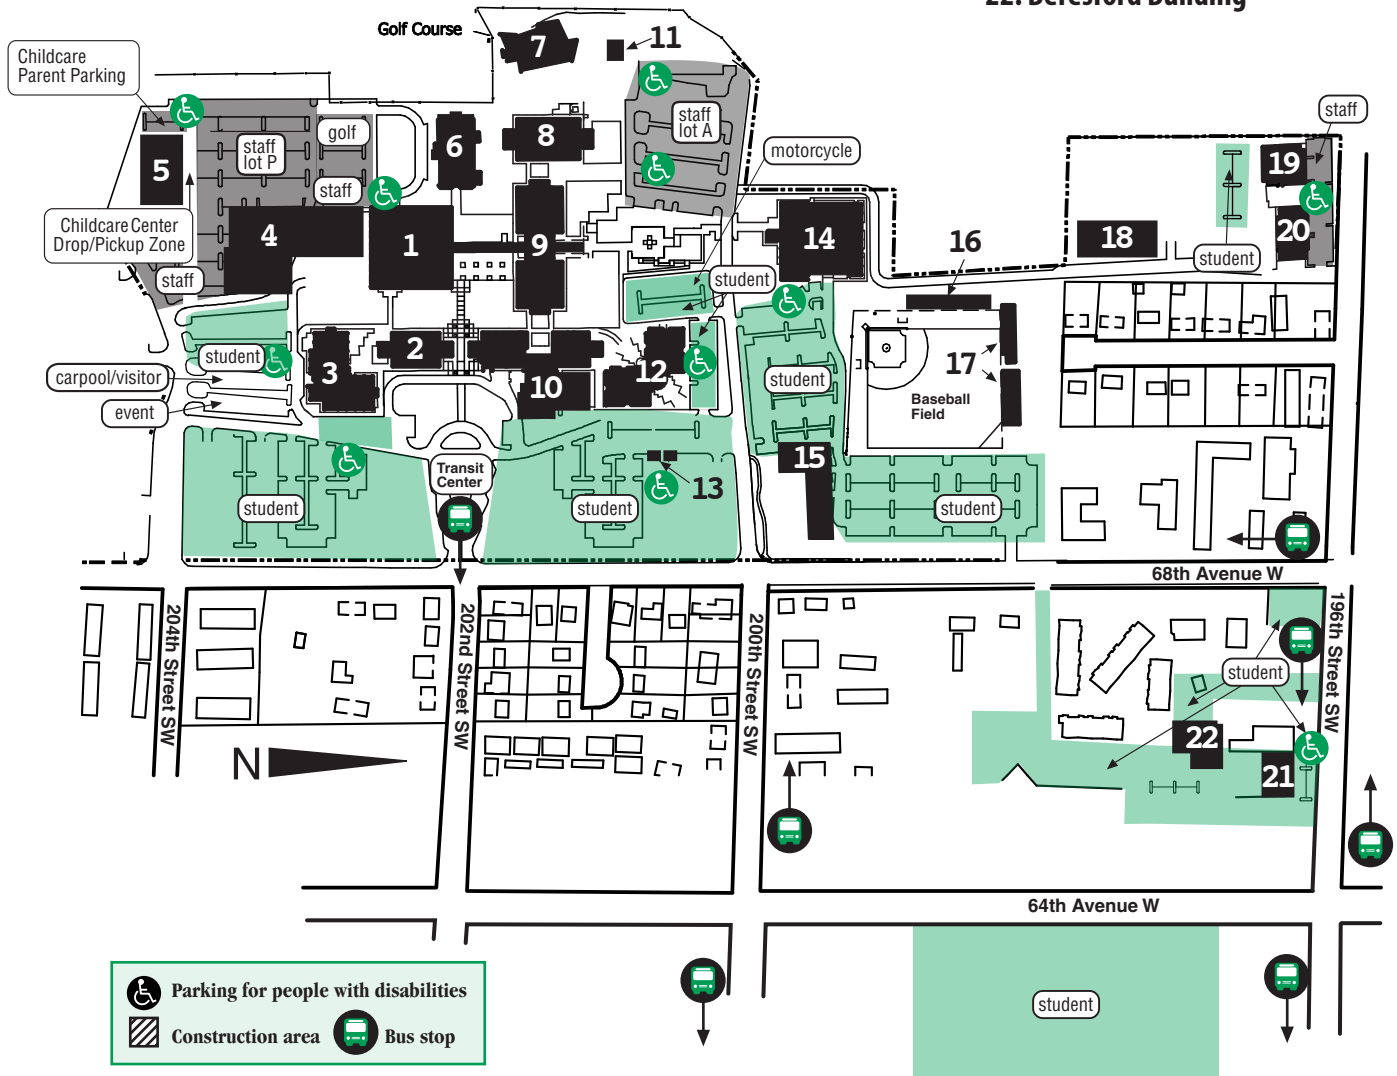

Parking Options. Find your space!

1. Lynnwood Hall
2. Alderwood Hall
3. Snohomish Hall
4. Mukilteo Hall
5. Center for Families
6. Woodway Hall
7. Mill Creek Hall

8. Meadowdale Hall
9. Mountlake Terrace Hall
10. Brier Hall
11. Relocatable Building
12. Snoqualmie Hall
13. Duplex Buildings
14. Seaview Gym

15. Rainier Place
16. Batting Cage
17. Horticulture Buildings
18. Central Receiving
19. Clearview Building
20. Maltby Building
21. Monroe Hall
22. Beresford Building

www.edcc.edu/campus

Edmonds Community College does not discriminate on the basis of race; color; religion; national origin; sex; disability; sexual orientation; age; citizenship, marital, or veteran status; or genetic information in its programs and activities.