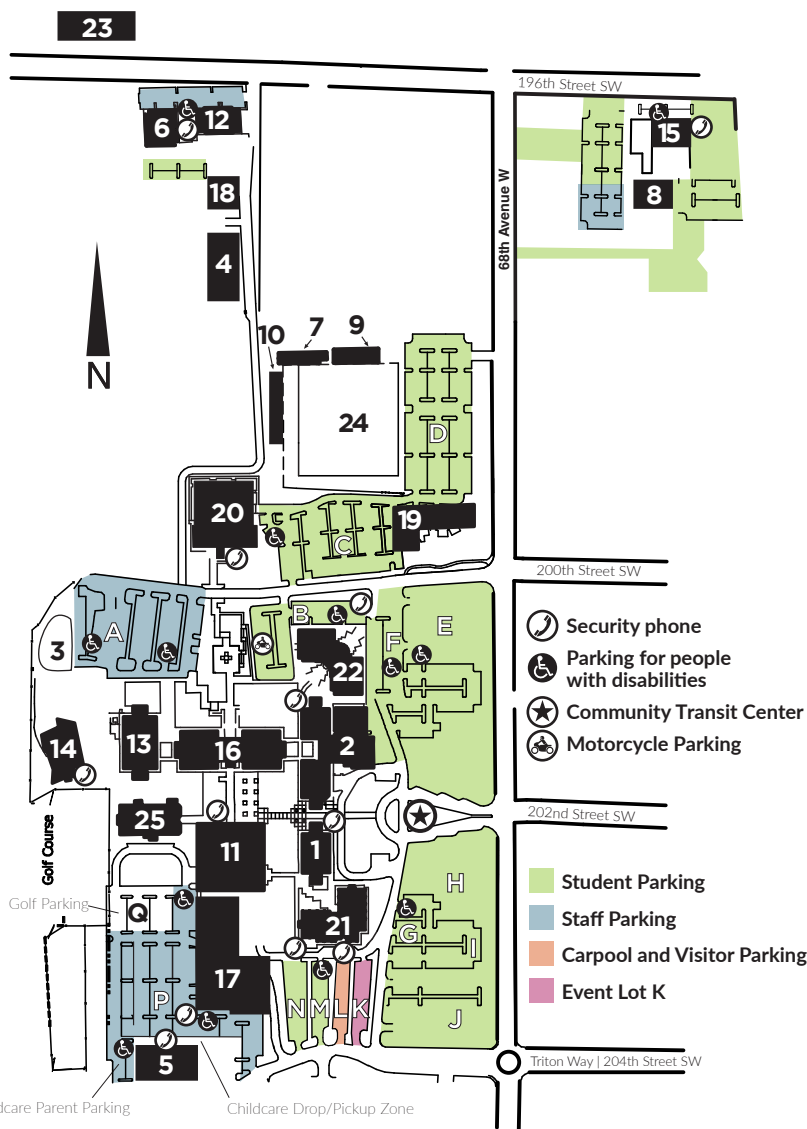

Parking Options. Find Your Space!

There is construction going on near Brier Hall – to ultimately add more parking for our students – which is planned to conclude mid-quarter. In the meantime, we've outlined some additional parking options if you can't find a spot on campus.

Alternative parking locations and shuttle information during construction:

On campus

- **North campus**, near the intersection of 68th Ave W. and 196th Street S.W.

Off campus

- **Lynnwood Ice Center**, 19803 68th Ave. W. (Near Gateway Hall.)

1. Alderwood Hall (ALD)
2. Brier Hall (BRI)
3. Campus Community Farm and Cultural Kitchen
4. Cedar Building (CDR)
5. Center for Families (CFF)
6. Clearview Building (CLA)
7. Firdale Hall (FIR)
8. Gateway Hall (GWY)
9. Hort. Greenhouse (HGH)
10. Indoor Hitting Facility (IHF)
11. Lynnwood Hall (LYN)
12. Maltby Building (MAB)
13. Meadowdale Hall (MDL)
14. Mill Creek Hall (MIC)
15. Monroe Hall (MON)
16. Mountlake Terrace Hall (MLT)
17. Mukilteo Hall (MUK)
18. Olympic Building (OLY)
19. Rainier Place
20. Seaview Hall (SEA)
21. Snohomish Hall (SNH)
22. Snoqualmie Hall (SQL)
23. Sophie Court
24. Triton Field (PLY)
25. Woodway Hall (WWY)