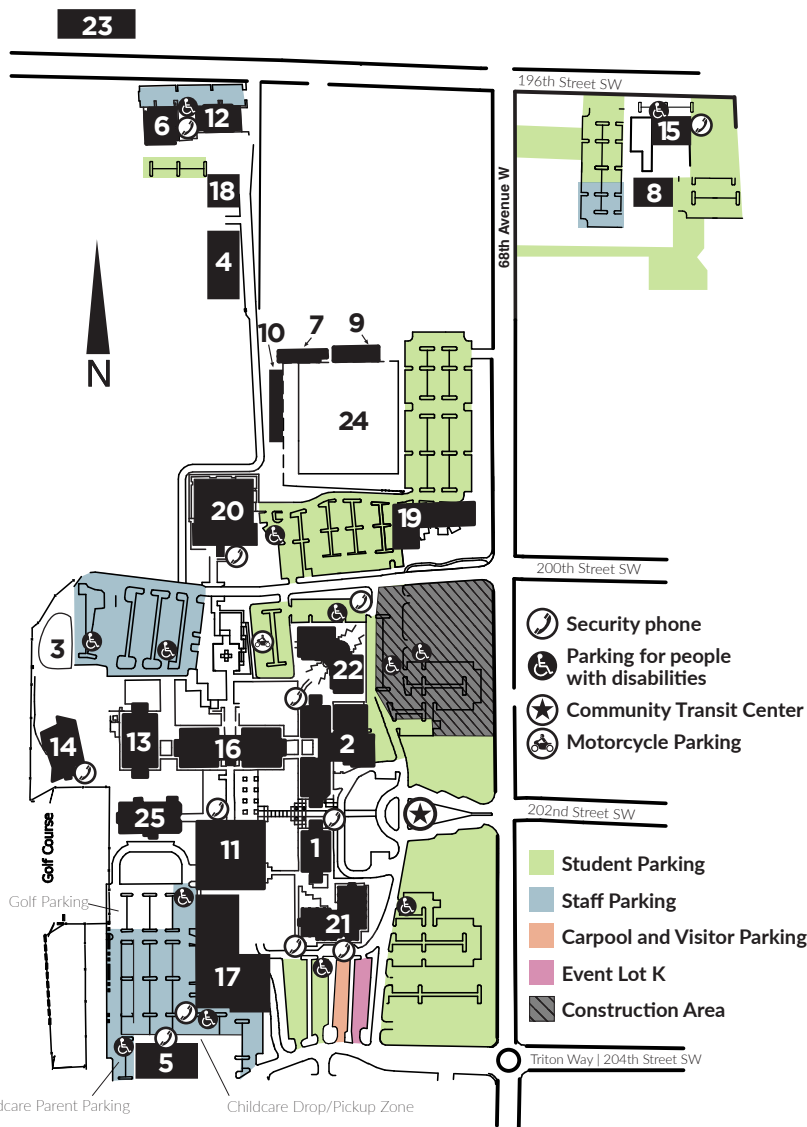

## Alternative parking locations and shuttle information during construction:

### On campus

- **North campus**, near the intersection of 68th Avenue W. and 196th Street S.W.

### Off campus

- **Lynnwood Ice Center**, 19803 68th Ave. W. (Near Gateway Hall. No shuttle service.)
- **Lynnwood Bowl and Skate**, 6210 200th St. S.W.

Parking open to students between 7:30 a.m.-3 p.m. only. Shuttles will run every 15 minutes from 7:30 a.m.-3 p.m. Pick up/Drop off: Snohomish Hall

1. Alderwood Hall (ALD)
2. Brier Hall (BRI)
3. Campus Community Farm and Cultural Kitchen
4. Cedar Building (CDR)
5. Center for Families (CFF)
6. Clearview Building (CLA)
7. Firdale Hall (FIR)
8. Gateway Hall (GWY)
9. Hort. Greenhouse (HGH)
10. Indoor Hitting Facility (IHF)
11. Lynnwood Hall (LYN)
12. Maltby Building (MAB)
13. Meadowdale Hall (MDL)
14. Mill Creek Hall (MIC)
15. Monroe Hall (MON)
16. Mountlake Terrace Hall (MLT)
17. Mukilteo Hall (MUK)
18. Olympic Building (OLY)
19. Rainier Place
20. Seaview Hall (SEA)
21. Snohomish Hall (SNH)
22. Snoqualmie Hall (SQL)
23. Sophie Court
24. Triton Field (PLY)
25. Woodway Hall (WWY)