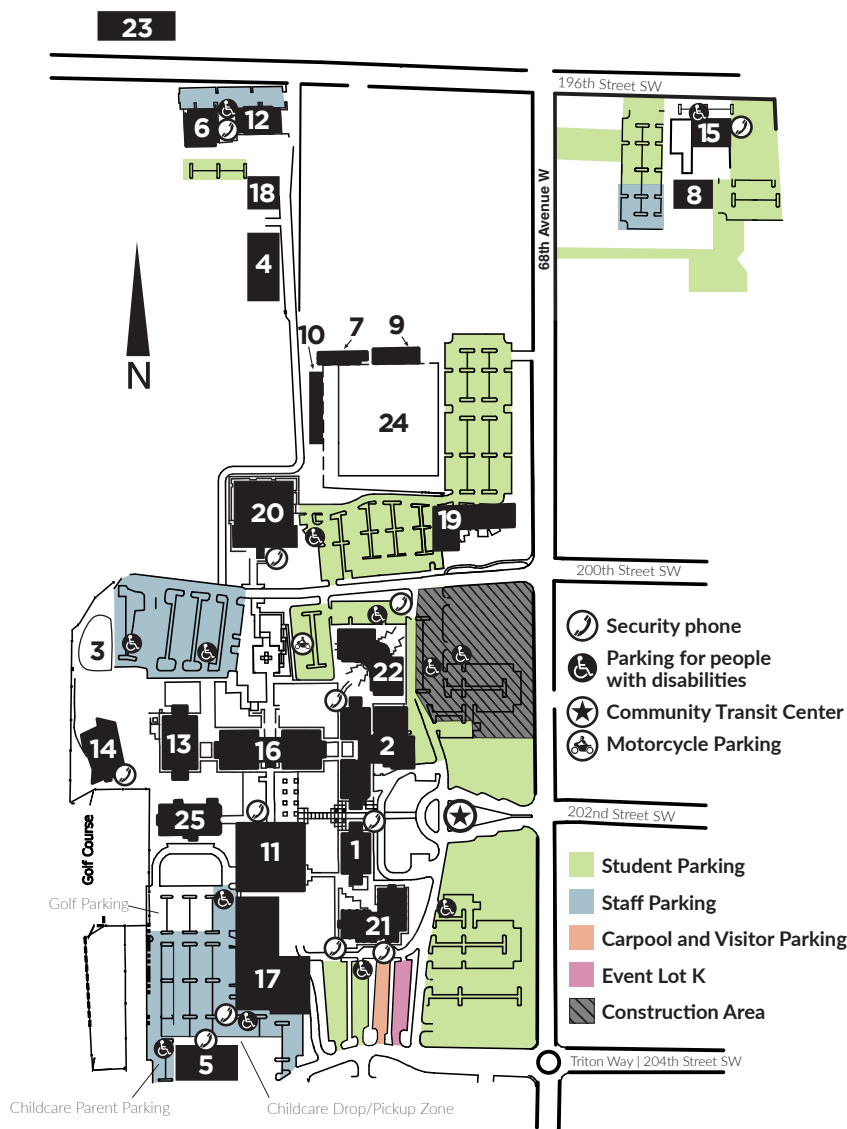

Parking Options. Find Your Space!

There is construction going on near Brier Hall – to ultimately add more parking for our students – which is planned to conclude mid-quarter. In the meantime, we've outlined some additional parking options if you can't find a spot on campus.

Alternative parking locations and shuttle information during construction:

On campus

- **North campus**, near the intersection of 68th Avenue W. and 196th Street S.W.

Off campus

- **Lynnwood Ice Center**, 19803 68th Ave. W. (Near Gateway Hall. No shuttle service.)
- **Lynnwood Bowl and Skate**, 6210 200th St. S.W.

Parking open to students Mon.-Thurs. between 7:30 a.m.-3 p.m. only. Shuttles will run every 15 minutes Mon.-Thurs., from 7:30 a.m.-3 p.m. Pick up/Drop off: Snohomish Hall

1. Alderwood Hall (ALD)
2. Brier Hall (BRI)
3. Campus Community Farm and Cultural Kitchen
4. Cedar Building (CDR)
5. Center for Families (CFF)
6. Clearview Building (CLA)
7. Firdale Hall (FIR)
8. Gateway Hall (GWY)
9. Hort. Greenhouse (HGH)
10. Indoor Hitting Facility (IHF)
11. Lynnwood Hall (LYN)
12. Maltby Building (MAB)
13. Meadowdale Hall (MDL)
14. Mill Creek Hall (MIC)
15. Monroe Hall (MON)
16. Mountlake Terrace Hall (MLT)
17. Mukilteo Hall (MUK)
18. Olympic Building (OLY)
19. Rainier Place
20. Seaview Hall (SEA)
21. Snohomish Hall (SNH)
22. Snoqualmie Hall (SQL)
23. Sophie Court
24. Triton Field (PLY)
25. Woodway Hall (WWY)

More options in Event Lot K:

During the construction period, students can also park in Event Lot K.

Find out more: edcc.edu/campus