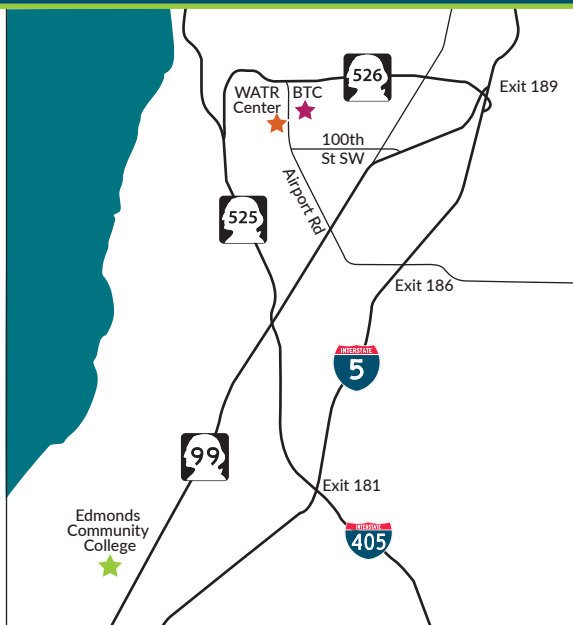

Visit us here, too

Find out more

Welcome to our campus!

Your future is calling!

You can start your bachelor's degree with us — and go anywhere for your next two years. Or finish your bachelor's degree right here on our campus at Central Washington University-Lynnwood. Choose from a wide range of classes and programs to train for a new career or update current job skills. Take classes when and where it suits you: day, evening, weekend, and online.

EDMONDS
COMMUNITY COLLEGE

Business Training Center

Customized Training | Small Business
Development Center
425.640.1840 | www.the-btc.com

Registration Office

3008 100th St. SW
Everett, WA 98204

Washington Aerospace Training and Research Center