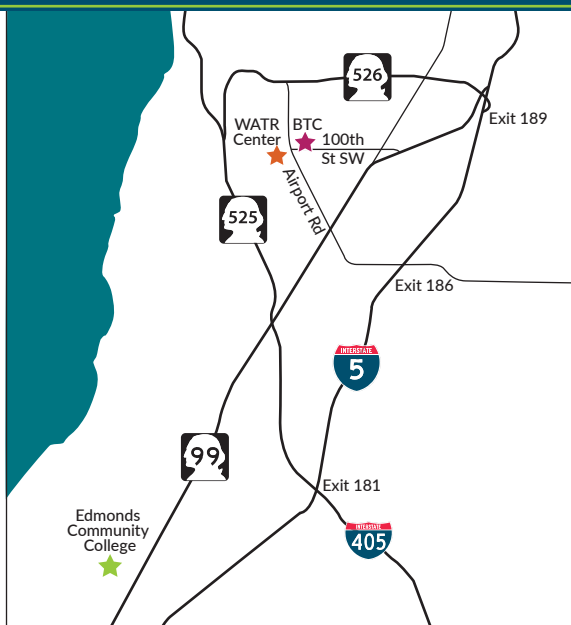

Visit us here, too

Find out more

Welcome to our campus!

Business Training Center

Customized Training | Small Business
Development Center
425.640.1840 | www.the-btc.com

Registration Office

3008 100th St. SW
Everett, WA 98204

Washington Aerospace Training and Research Center

Paine Field, 3008 100th St. SW
Everett, WA 98204
425.347.8928
www.washingtonaerospace.com

Tap into your potential.

You can start your bachelor's degree with us — and go anywhere for your next two years. Or finish your bachelor's degree right here on our campus at Central Washington University-Lynnwood. Choose from a wide range of classes and programs to train for a new career or update current job skills. Take classes when and where it suits you: day, evening, weekend, and online.