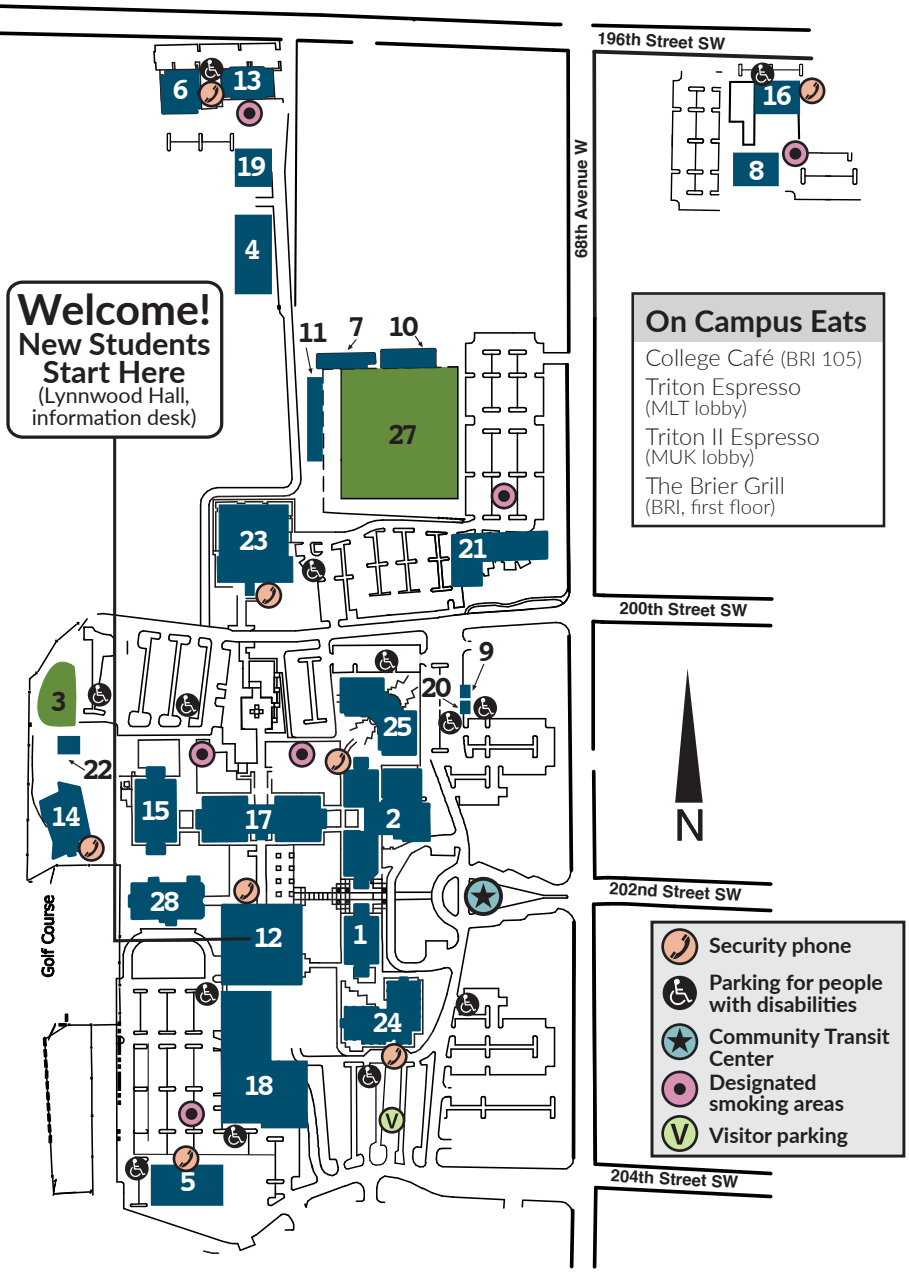

EDMONDS COMMUNITY COLLEGE

26

- 1 Alderwood Hall (ALD)**
Computer Labs
- 2 Brier Hall (BRI)**
Bookstore
Center for Student Engagement & Leadership
College Café
Classrooms
Diversity Student Center
The Brier Grill
Triton Student Center
Science Labs
- 3 Campus Community Farm and Cultural Kitchen**
- 4 Cedar Building (CDR)**
Central Receiving
Grounds
- 5 Center for Families (CFF)**
Childcare
Cooperative Preschool
Head Start Classroom
Parent Education Classes
- 6 Clearview Building (CLA)**
Business Office
Human Resources
- 7 Firdale Hall (FIR)**
Classrooms
Horticulture Office
- 8 Gateway Hall (GWY)**
Administration Offices
CATCH (Creating Access to Careers in Health Care)
Classrooms
College Foundation
Welcome Back Center
Workfirst/BFET
- 9 Glacier Building (GLR)**
- 10 Hort. Greenhouse (HGH)**
- 11 Indoor Hitting Facility (IHF)**
- 12 Lynnwood Hall (LYN)**
Advising
Cashier's Office
Computer Labs
EdPass Office
Enrollment Services
Library/Art Gallery
Running Start Office
START (Student Technology Advice and Resource Team)
Student Financial Services
Veterans Resource Center
Wellness Center
- 13 Maltby Building (MAB)**
Administration Offices
Center for Learning Connections
Classrooms
Community Education
Creative Retirement Institute
- 14 Mill Creek Hall (MIC)**
Classrooms
Digital Music Labs
Recording Studio
- 15 Meadowdale Hall (MDL)**
Classrooms
Construction Management Lab
Engineering Lab
Visual Arts Studios
- 16 Monroe Hall (MON)**
Classrooms
Engineering Technology Lab
- 17 Mountlake Terrace Hall (MLT)**
Career Action Center
Classrooms
Counseling and Resource Center
Science Labs
Services for Students with Disabilities
Testing and Assessment Services
TRIO Student Support Services
Triton Espresso
- 18 Mukilteo Hall (MUK)**
ABE, GED®, Adult High School, EdCAP, Bridge
Black Box Theatre
Classrooms
ESL Classes (English as a Second Language)
Learning Support Center (tutoring)
Math Center
MESA Center
Triton II Espresso
- 19 Olympic Building (OLY)**
Facilities Office
- 20 Pilchuck Building (PLC)**
- 21 Rainier Place**
Housing Office
Student Housing
- 22 Relocatable Building (RLH)**
Construction Industry
Training Lab
- 23 Seaview Hall (SEA)**
Classrooms
Gymnasium
- 24 Snohomish Hall (SNH)**
Administration Offices
Classrooms
Computer Labs
Engineering Technology Lab
International Student Services
- 25 Snoqualmie Hall (SQL)**
Central Washington University
Classrooms
- 26 Sophie Court**
Student Apartments
- 27 Triton Field (PLY)**
- 28 Woodway Hall (WWY)**
Allied Health Lab
Campus Security
Classrooms