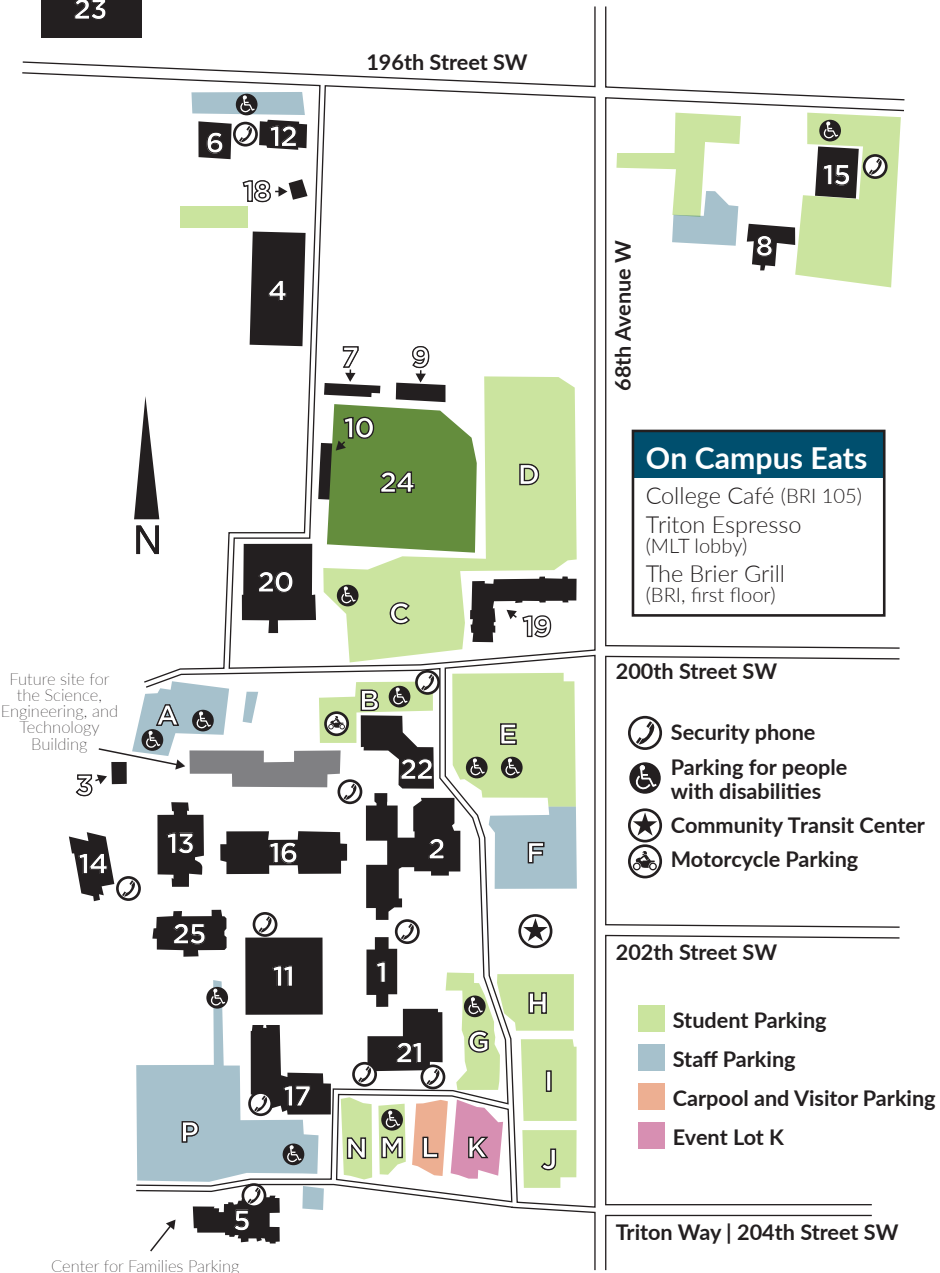

EDMONDS COMMUNITY COLLEGE

23

- 1 Alderwood Hall (ALD)**
Computer Labs
Faculty Offices
Humanities and Social Sciences Division
Science, Technology, Engineering, and Mathematics (STEM) Division
- 2 Brier Hall (BRI)**
Bookstore
Center for Student Cultural Diversity and Inclusion
Center for Student Engagement and Leadership
College Café
Classrooms
Culinary Arts Department
Faculty Offices
Food Pantry
Lactation Room
The Brier Grill
Triton Student Center
Science Labs
- 3 Campus Community Farm and Cultural Kitchen**
- 4 Cedar Building (CDR)**
Central Receiving
Grounds
- 5 Center for Families (CFF)**
Child Care
Cooperative Preschool
Head Start Classroom
Parent Education Classes
- 6 Clearview Building (CLA)**
Business Office
Human Resources
- 7 Firdale Hall (FIR)**
Classrooms
Horticulture Office
- 8 Gateway Hall (GWY)**
Administration Offices
Classrooms
College Foundation
College Relations and Advancement
I-CATCH (Creating Access to Careers in Health Care)
Next Steps Program
Office of the President
Welcome Back Center
WorkFirst/BFET
- 9 Horticulture Greenhouse (HGH)**
- 10 Indoor Hitting Facility (IHF)**
- 11 Lynnwood Hall (LYN)**
Advising
Art Gallery
Faculty Offices
Cashier's Office
Classrooms
Computer Labs
EdPass Office
Enrollment/Admissions/Registration
Financial Aid Services
Library
Running Start/Tech Prep Office
START (Student Technology Advice and Resource Team)
Technology Resource Center
Veterans Resource Center
Vice President for Student Services
Wellness Center
- 12 Maltby Building (MAB)**
Center for Learning Connections
Classrooms
College in the High School
Community Education
Creative Retirement Institute
Equity and Inclusion
- 13 Meadowdale Hall (MDL)**
Classrooms
Engineering Lab
Faculty Offices
Visual Arts Department
Visual Media Services
- 14 Mill Creek Hall (MIC)**
Classrooms
Digital Music Labs
Faculty Offices
Music Department
Recording Studio
- 15 Monroe Hall (MON)**
Classrooms
Engineering Technology Lab
National Resource Center for Materials Technology Education
The Facility Makerspace
- 16 Mountlake Terrace Hall (MLT)**
Career Action Center
Classrooms
Counseling and Resource Center
Print and Mail Center
Science Lab
Services for Students with Disabilities
Testing and Assessment Services
TRIO Student Support Services
Worker Retraining/WorkSource
- 17 Mukilteo Hall (MUK)**
ABE, Adult High School, Bridge, EdCAP, GED®, High School Completion, HS21+, I-BEST
Black Box Theatre
Classrooms
ESL (English as a Second Language) Advising
International Education Division
Learning Support Center
Math Center
MESA Center
Precollege Education Division
- 18 Olympic Building (OLY)**
Facilities Office
- 19 Rainier Place**
Student Housing
Housing Office
- 20 Seaview Hall (SEA)**
Athletics
Community Education
Faculty Offices
Fitness Center
Gymnasium
PE and Health Departments
- 21 Snohomish Hall (SNH)**
Business Division
Classrooms
Computer Labs
Engineering Technology Lab
Executive Vice President for Instruction
Faculty Offices
Health and Human Services Division
International Student Services
Vice President of Workforce Development and Training
- 22 Snoqualmie Hall (SQL)**
Central Washington University
Classrooms
- 23 Sophie Court**
Information Technology
Administration Offices
Student Apartments
- 24 Triton Field (PLY)**
- 25 Woodway Hall (WWY)**
Classrooms
Faculty Offices
Nursing and Allied Health Departments
Safety, Security, and Emergency Preparedness